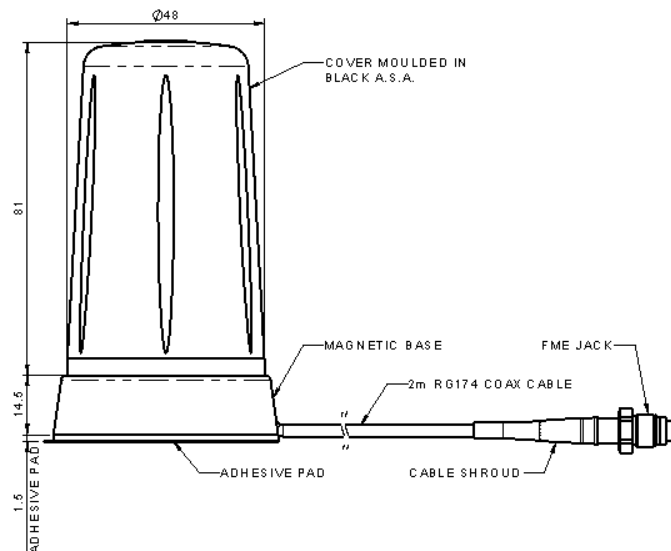

- Rugged low profile design
- Covers global cellular / LTE bands
- Removable magnetic mount

The Panorama LPBEM-7-27 is a range of low cost high performance magnetic mount antennas for temporary fit applications. At only 95mm (3.7") high and protected by a robust high impact radome the antenna is almost impervious to daily wear and tear.

Supplied with a convenient 2m (6') length of flexible RG174 cable the LPBEM is easy to install and compatible with a large range of modems.

### Technical Drawing

LPBEM-7-27-2F shown

Produit disponible auprès de :

Typical VSWR\*

\*Red VSWR measured with no ground plane with with 2m (6'6") of RG174 cable.  
 \*Green VSWR measured on a 400x400mm (16x16") ground plane with with 2m (6'6") of RG174 cable.  
 \*Blue VSWR measured on SP5-0470 mounting bracket with with 2m (6'6") of RG174 cable.

Part No.		LPBEM-7-27-2SP	LPBEM-7-27-2F
<b>Electrical Data</b>			
Frequency Range (MHz)		698-960 / 1710-3800	
Operational Band		700/800/900/1800/1900/2100/ 2400/2600/3500	
Peak Gain (excluding cable loss)	698-960 MHz	3dBi	
	1710-2170 MHz	4dBi	
	2170-2700 MHz	5dBi	
	3400-3800MHz	2dBi	
Typical VSWR*		<2.5:1	
Polarisation		Vertical	
Pattern		Omni-directional	
Impedance		50Ω	
Max Input Power (W)		25	
<b>Mechanical Data</b>			
Dimensions (mm)	Height	95 (3.7")	
	Diameter	48 (1.89")	
Operating Temp (°C)		-40°/+80°C ( -40°/176°F )	
Material		UV stable ASA & Aluminium	
Colour		Black	
Approx Weight (g)		150	
Ingress Protection		Equivalent to IPX6	
<b>Mounting Data</b>			
Fixing		Magnetic mount	
Max Speed (KM/h)		160 (100 Mph)	
<b>Cable &amp; Connector Data</b>			
Cable Type		RG174	
Cable Diameter (mm)		2.8 (0.1")	
Cable Length (m)		2 (6.6')**	