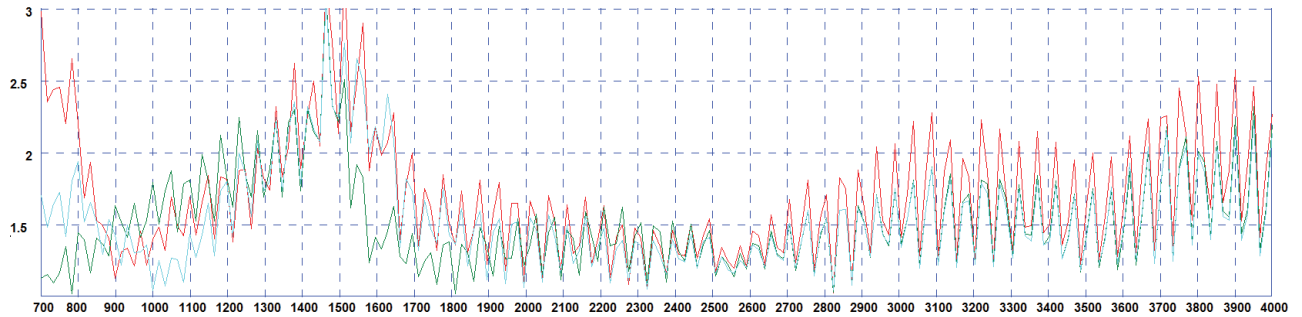

### Technical Drawing

LPBEM-7-27-2F shown

Produit disponible auprès de :

Typical VSWR\*

\*Red VSWR measured with no ground plane with with 2m (6'6") of RG174 cable.  
 \*Green VSWR measured on a 400x400mm (16x16") ground plane with with 2m (6'6") of RG174 cable.  
 \*Blue VSWR measured on SP5-0470 mounting bracket with with 2m (6'6") of RG174 cable.

Part No.		LPBEM-7-27-2SP	LPBEM-7-27-2F
<b>Electrical Data</b>			
Frequency Range (MHz)		698-960 / 1710-3800	
Operational Band		700/800/900/1800/1900/2100/ 2400/2600/3500	
Peak Gain (excluding cable loss)	698-960 MHz	3dBi	
	1710-2170 MHz	4dBi	
	2170-2700 MHz	5dBi	
	3400-3800MHz	2dBi	
Typical VSWR*		<2.5:1	
Polarisation		Vertical	
Pattern		Omni-directional	
Impedance		50Ω	
Max Input Power (W)		25	
<b>Mechanical Data</b>			
Dimensions (mm)	Height	95 (3.7")	
	Diameter	48 (1.89")	
Operating Temp (°C)		-40°/+80°C ( -40°/176°F )	
Material		UV stable ASA & Aluminium	
Colour		Black	
Approx Weight (g)		150	
Ingress Protection		Equivalent to IPX6	
<b>Mounting Data</b>			
Fixing		Magnetic mount	
Max Speed (KM/h)		160 (100 Mph)	
<b>Cable &amp; Connector Data</b>			
Cable Type		RG174	
Cable Diameter (mm)		2.8 (0.1")	
Cable Length (m)		2 (6.6')**	